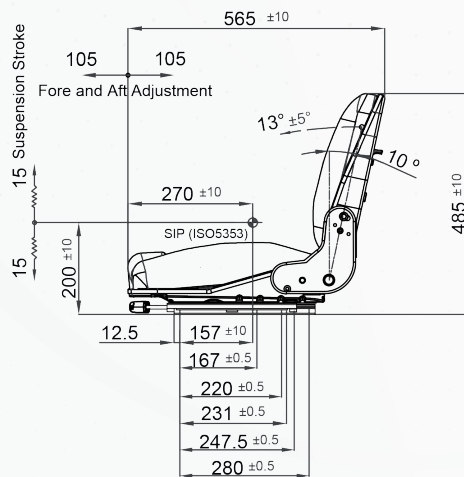

F92

MATERIAL HANDLING
SEATS 

F92

F92	
Mechanical suspension (semi-suspension)	●
Weight adjustment	Manual up to 130kgs.
Suspension stroke	30mm
Height adjustment	N/A
Turn Table	▲
Slide travel	210mm
Lumbar adjustment	N/A
Hip restraints	▲
Foldable armrests	▲
Headrest	N/A
Backrest adjustment	●
Vinyl trim (Vacuum type)	●
Cloth trim (Vacuum type)	▲
2-point seat belt	▲
Document box	▲
Heater	▲
Operator presence switch	▲
Standard connection widths	328mm
Optional connection widths	180mm,207mm,260mm,268mm
Testing	ISO6683 - ISO 3776 ECE R16.08 ISO 3795