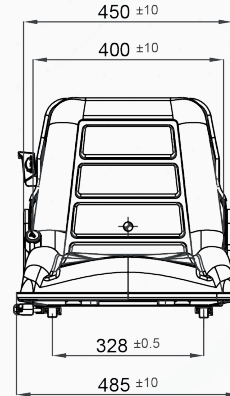

F92

MATERIAL HANDLING
SEATS 

F92

F92	
Mechanical suspension (semi-suspension)	●
Weight adjustment	Manual up to 130kgs.
Suspension stroke	30mm
Height adjustment	N/A
Turn Table	▲
Slide travel	210mm
Lumbar adjustment	N/A
Hip restraints	▲
Foldable armrests	▲
Headrest	N/A
Backrest adjustment	●
Vinyl trim (Vacuum type)	●
Cloth trim (Vacuum type)	▲
2-point seat belt	▲
Document box	▲
Heater	▲
Operator presence switch	▲
Standard connection widths	328mm
Optional connection widths	180mm,207mm,260mm,268mm
Testing	ISO6683 - ISO 3776 ECE R16.08 ISO 3795