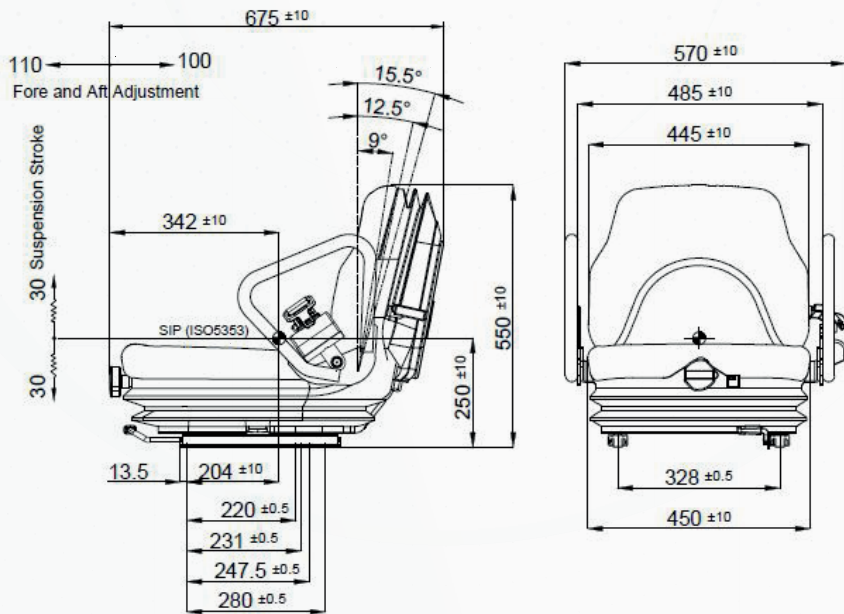

# F140/MN60

F140/MN60	
Mechanical suspension	●
Weight adjustment	Manual up to 130kgs.
Suspension stroke	60mm
Height adjustment	N/A
Turn Table	▲
Slide travel	210mm
Lumbar adjustment	N/A
Hip restraints	▲
Adjustable / Foldable armrests	▲
Headrest	N/A
Backrest adjustment	●
Vinyl trim (Vacuum type)	●
Cloth trim (Vacuum type)	▲
2-point seat belt	▲
Document box	●
Heater	▲
Operator presence switch	▲
Standard connection widths	328mm
Optional connection widths	320mm
Testing	EN13490 IT1,IT2 ISO 7096 EM8 ISO6683 EN1726-1