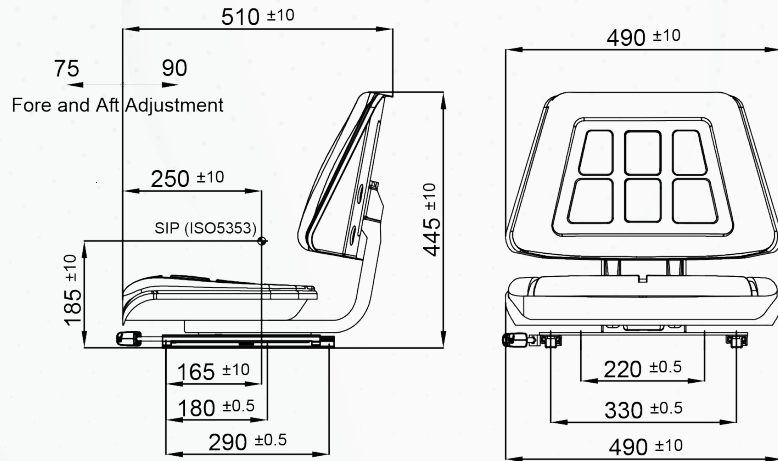

BF65

MATERIAL HANDLING 
SEATS

FORE AND AFT
ADJUSTMENT

BF65

BF65	
Slide travel	165mm
Foldable armrests	▲
Vinyl trim (Vacuum type)	●
Cloth trim (Vacuum type)	▲
2-point seat belt	▲
Operator presence switch	▲
Standard connection widths	Adjustable between 220-330 mm
Testing	ECE R16.08 ISO 3795